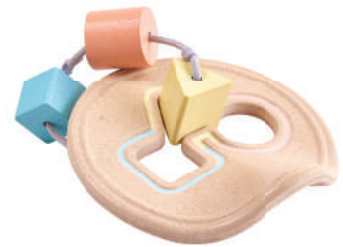

5259 Shape Sorter - Pastel **12m+**

Product : cm 13.5 x 13.5 x 3.6
inch 5.3 x 5.3 x 1.4