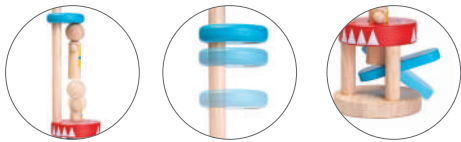

Magnetic

Adjustable Height

5361 Jumping Acrobat 2y+

Product : cm 8.9 x 10.4 x 32.5
inch 3.5 x 4.1 x 12.8

4346 Leaf Magnifier 18m+

Product : cm 8.0 x 16.5 x 2.0 Lens : cm Ø 6.0 x 0.6
inch 3.2 x 6.5 x 0.8 inch Ø 2.3 x 0.9