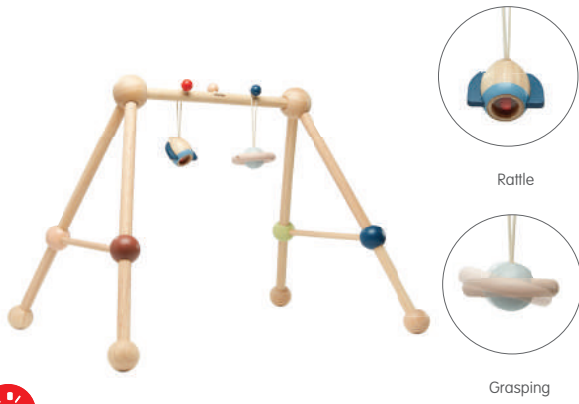

5803 Sand Play Set **18m+**
 Product : cm Ø 12.0 x 8.0
 inch Ø 4.7 x 3.1 (bucket)

5804 Creative Sand Play **2y+**
 Product : cm Ø 12.0 x 8.0
 inch Ø 4.7 x 3.1 (round mold)

5801 Water Play Set **3y+**
 Product : cm 30.6 x 49.5 x 5.3
 inch 12.0 x 19.5 x 2.1

Babies

Play is just as important during the first year of a child's life as it is during the years to follow! As babies start to learn to express themselves, track movement, develop fine motor skills and sit up on their own, it's crucial for them to be supported with toys that encourage these developmental milestones. Toys that rattle, move when pushed or pulled, have various textures and stimulate the five senses make up the PlanToys Baby category. Let PlanToys be a part of your little one's life from the very beginning!