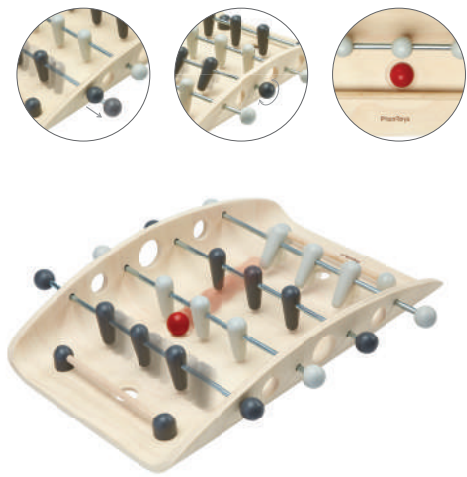

4639 Soccer 3y+
Product : cm 37.6 x 45.0 x 10.0
inch 14.8 x 17.7 x 3.9