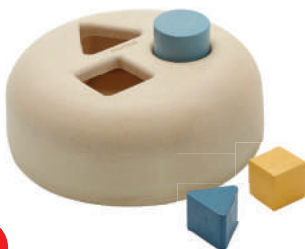

5400 Geometric Sorting **18m+**
Product : cm 18.0 x 18.0 x 6.0
inch 7.1 x 7.1 x 2.4 (Box)