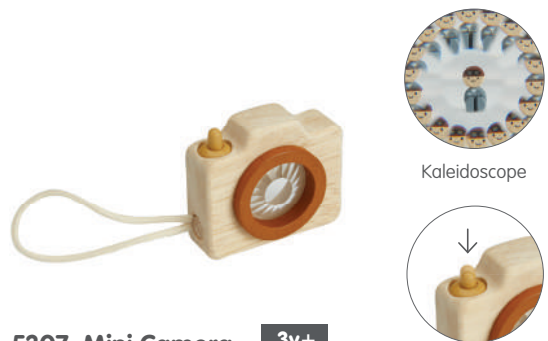

Magnetic

Adjustable Height

5361 Jumping Acrobat 2y+

Product : cm 8.9 x 10.4 x 32.5
inch 3.5 x 4.1 x 12.8

4346 Leaf Magnifier 18m+

Product : cm 8.0 x 16.5 x 2.0 Lens : cm Ø 6.0 x 0.6
inch 3.2 x 6.5 x 0.8 inch Ø 2.3 x 0.9

5342 Curvy Click Clack 3y+

Product : cm 37.0 x 16.0 x 30.7
inch 14.6 x 6.3 x 12.1

5408 Kaleidoscope 3y+

Product : cm Ø7.0 x 13.2
inch Ø2.8 x 5.2

4611 Moving Mouse 3y+

Product : cm 4.2 x 12.7 x 3.4
inch 1.6 x 5.0 x 1.3

5307 Mini Camera 3y+

Product : cm 5.5 x 2.2 x 4.8 Lens : cm Ø 3.0 x 0.5
inch 2.2 x 0.9 x 1.9 inch Ø 1.2 x 0.4

Games & Puzzles

It takes concentration, patience, problem solving and critical thinking skills to solve a puzzle or play a game! PlanToys games and puzzles are designed to stimulate these important areas of development. In addition to providing entertainment and sparking joy, these toys and play sets offer families an opportunity to spend time together, invite children to explore companionship with friends, and also help boost self-esteem through accomplishment.