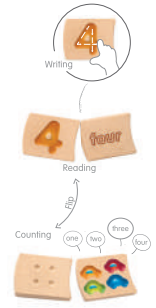

5405 Numbers and Symbols

2y+

Product : cm 4.2 x 5.0 x 1.0
inch 1.6 x 1.9 x 0.4 (Size Number 4)

5641 Numbers 1-10

2y+

Product : cm 0.8 x 5.5 x 7.0
inch 0.3 x 2.2 x 2.8

ø 6cm

5654 Braille Numbers 1-10

2y+

Product : cm 6.5 x 8.0 x 1.2
inch 2.6 x 3.2 x 0.5

5655 Hand Sign Numbers 1-10

2y+

Product : cm 6.5 x 8.0 x 1.2
inch 2.6 x 3.2 x 0.5

5305 Dino Height

12m+

Product : cm 22.9 x 2.5 x 130.0
inch 9.0 x 1.0 x 51.2

5122 Activity Clock

4y+

Product : cm 20.7 x 9.0 x 24.5
inch 8.2 x 3.5 x 9.7