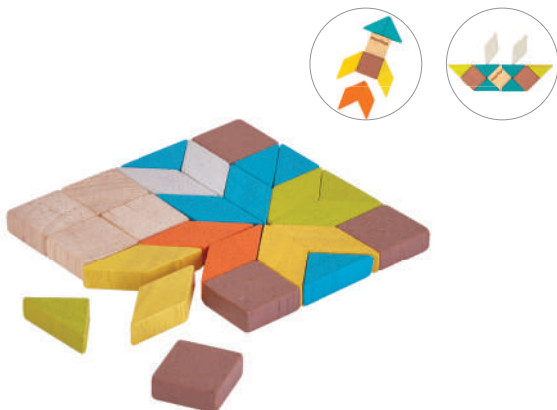

4131 Mosaic **3-99y**

Product : cm 0.6 x 1.8 x 1.8
inch 0.2 x 0.7 x 0.7 (square)