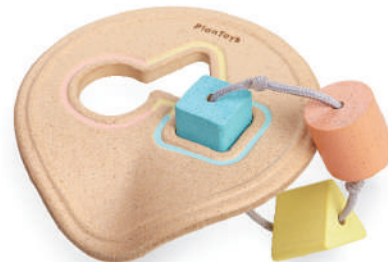

5259 Shape Sorter - Pastel

Product : cm 13.5 x 13.5 x 3.6
inch 5.3 x 5.3 x 1.4

12m+