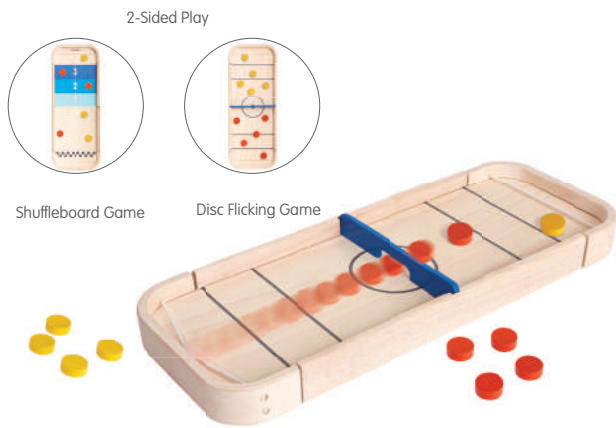

Product : cm 3.0 x 19.3 x 5.5
inch 1.2 x 7.6 x 2.2 (boat)

2-Sided Play

4638 Stacking Logs **3y+**

Product : cm Ø 6.0 x 5.3
inch Ø 2.4 x 2.1 (base)

5349 Balancing Monkeys **3y+**

Product : cm 27.5 x 8.5 x 20.0
inch 10.8 x 3.4 x 7.9

5393 Lucas Tower **3y+**

Product : cm 28.0 x 7.0 x 7.0
inch 11.0 x 2.8 x 2.8 (Base)

4639 Soccer 3y+
 Product : cm 37.6 x 45.0 x 10.0
 inch 14.8 x 17.7 x 3.9

2-Sided Play

Shuffleboard Game

Disc Flicking Game