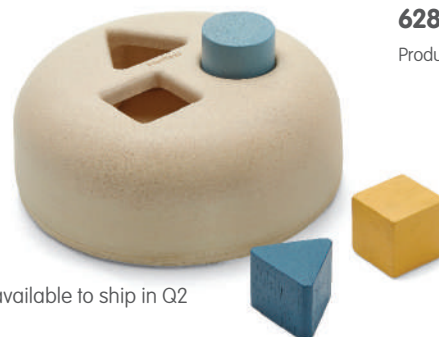

available to ship in Q2

5400 Geometric Sorting

12m+

Product : cm 18.0 x 18.0 x 6.0
inch 7.1 x 7.1 x 2.4 (Box)