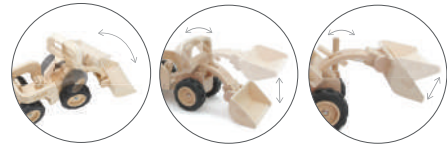

6123 Bulldozer **3y+**

Product : cm 12.5 x 37.5 x 20.0
inch 4.9 x 14.8 x 7.9